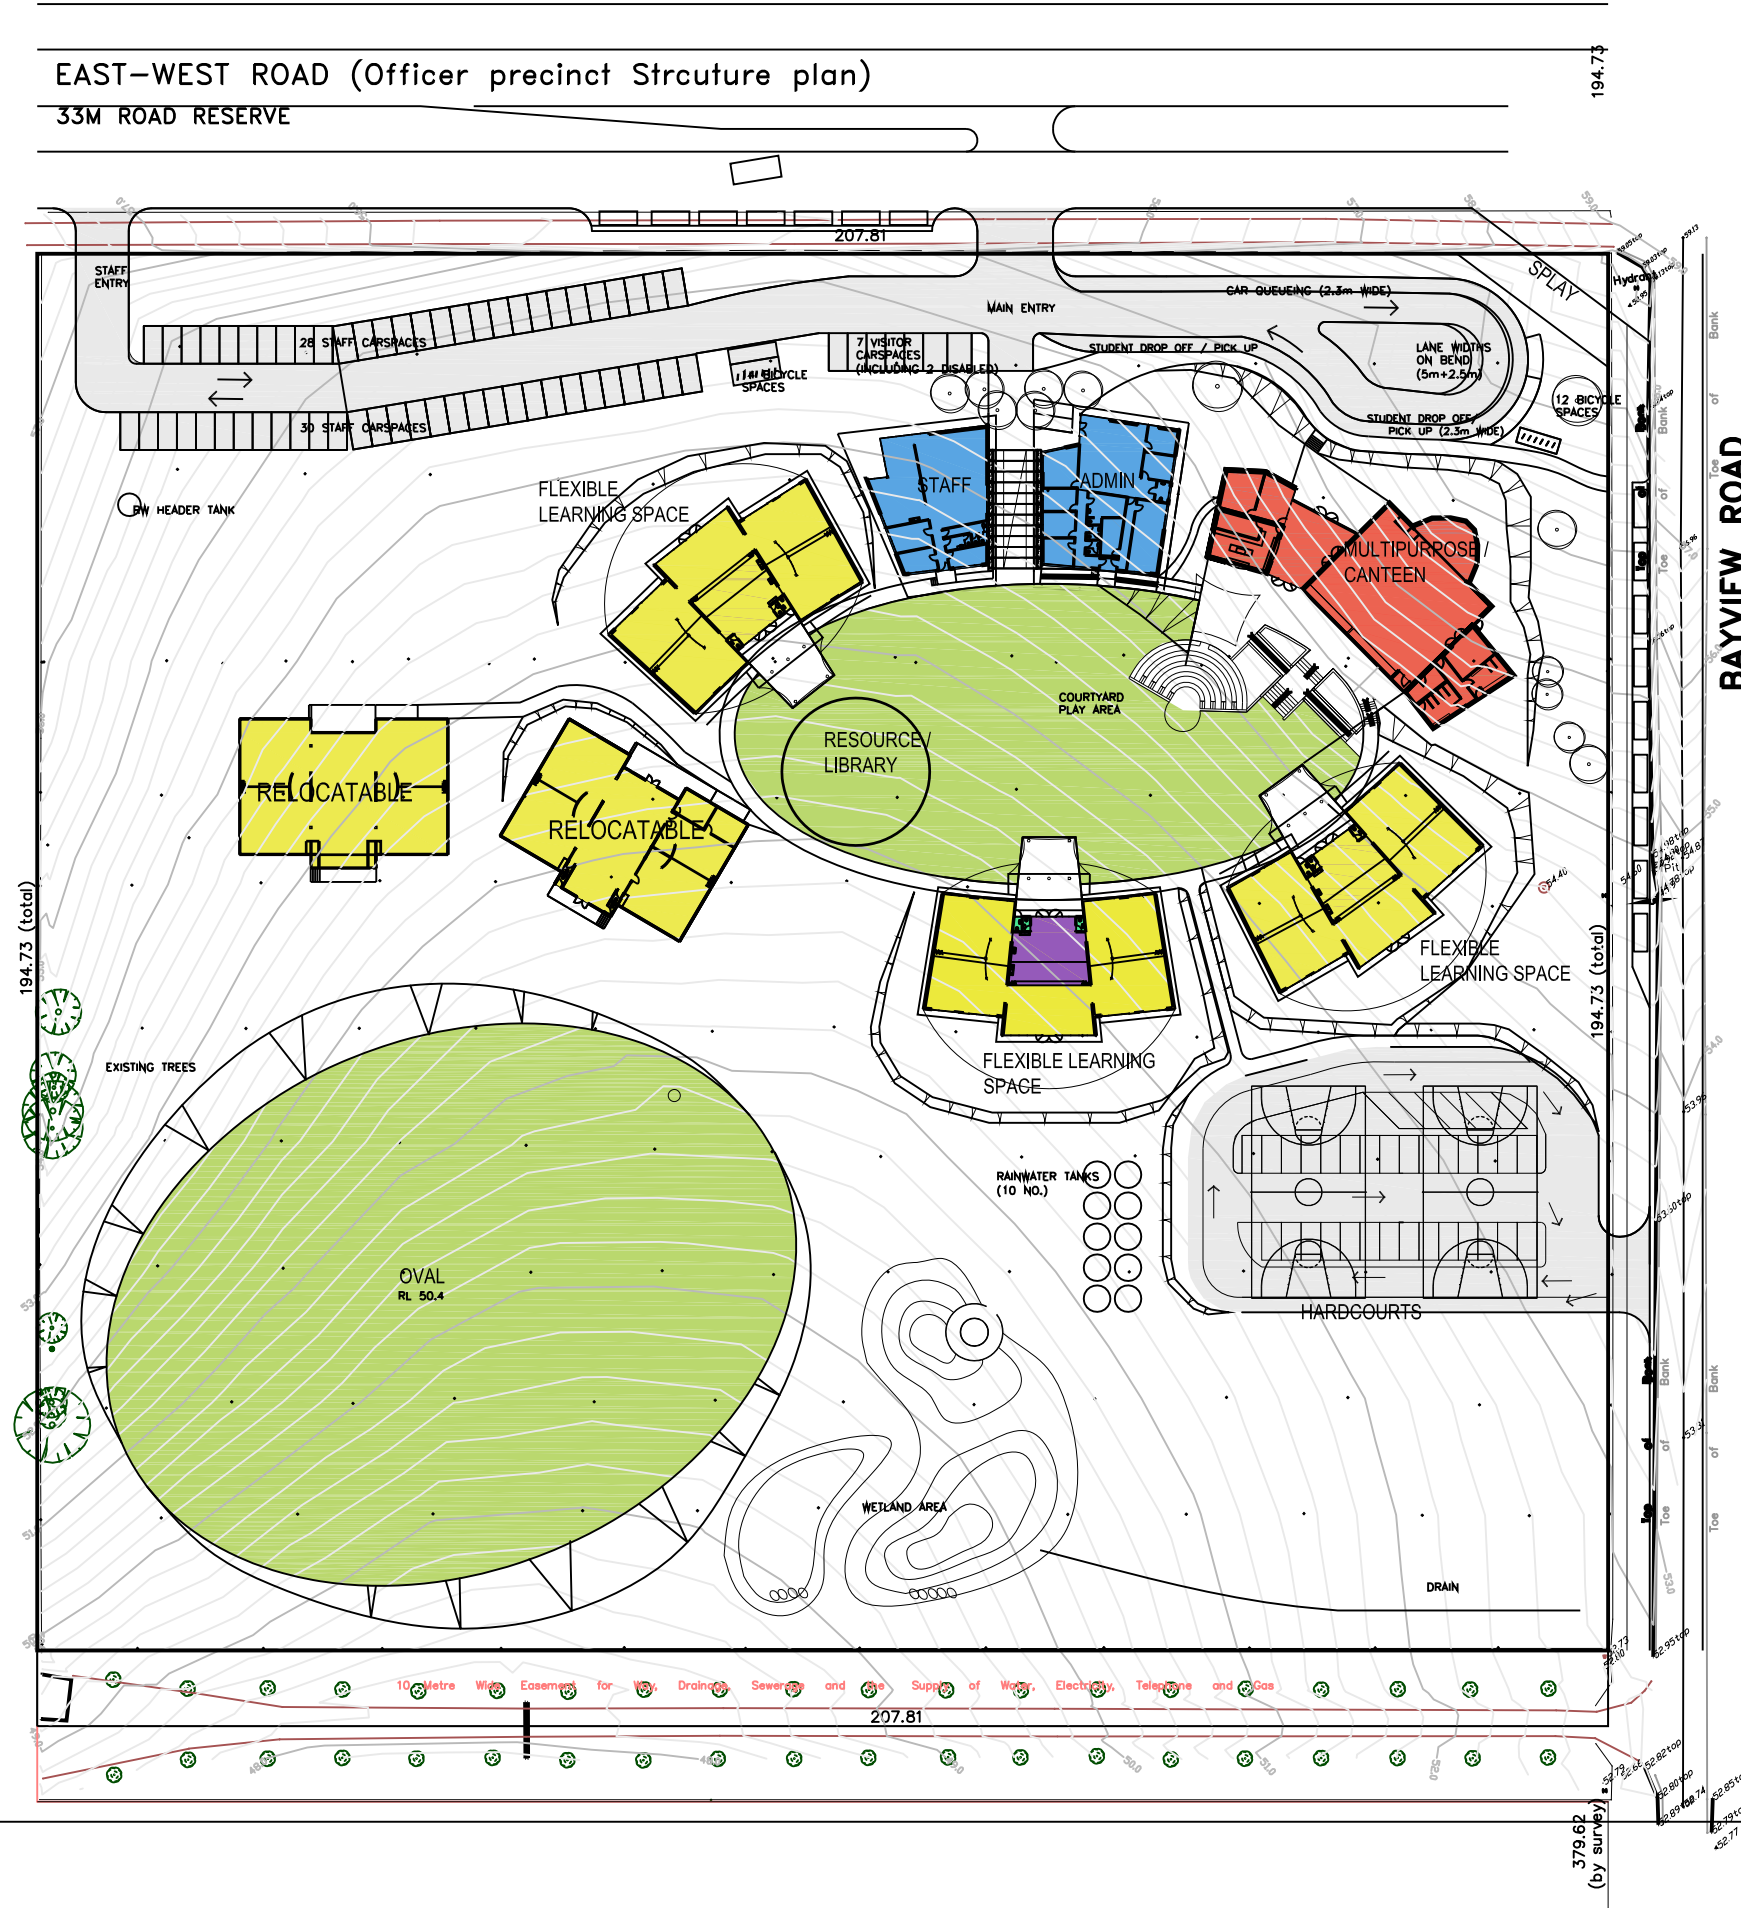

# ST BRIGID'S PRIMARY SCHOOL

## BAYVIEW ROAD, OFFICER

masterplan

March 2009

Scale 1:1000

BRAND ARCHITECTS

Level 1, 239 Lower Heidelberg Road, East Ivanhoe, Tel 03 9499 5277